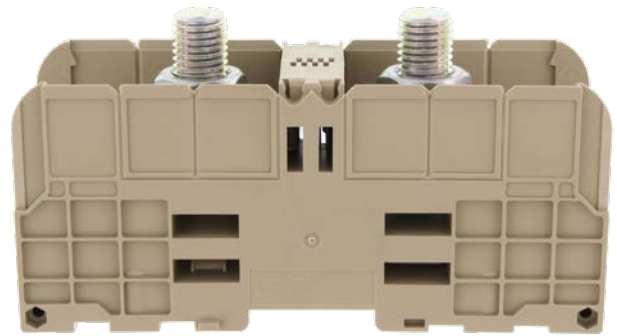

HSKG 300/M16/B/B BG

High-current bolt terminal, bolt connection, mounting type: TS 35/7.5, rated cross-section: 300 mm², width: 55 mm, colour: beige

Item number:	17035.2
Product weight (kg):	0.1467 kg
Packing unit:	10

TECHNICAL CHARACTERISTICS

Connection type:	Bolt connection
Rated cross-section (mm ²):	300
Rated current (A):	520
Rated voltage (VDC):	1000
Bolt thread:	M 16
Number of poles:	2
Tightening torque min. (Nm):	25
Tightening torque max. (Nm):	60
Material:	Polyamide PA6.6
Colour:	Beige
Mounting type:	TS 35/7,5
Flammability rating UL 94:	V0
Manufacturer:	CONTA-CLIP Verbindungstechnik GmbH

DIMENSIONS

Length (mm):	164
Width (mm):	55
Height TS (mm):	86