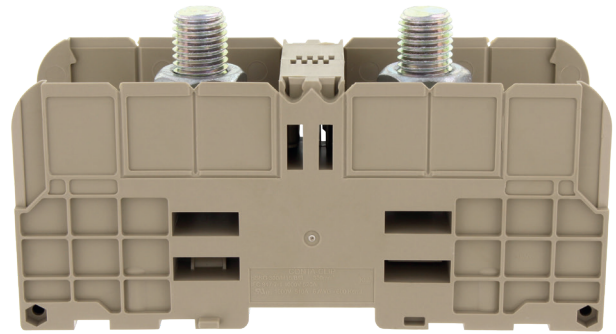

HSKG 300/M16/B/B BG

High-current bolt terminal, bolt connection, mounting type: TS 35/7.5, rated cross-section: 300 mm², width: 55 mm, colour: beige

Item number:	17024.2
Product weight (kg):	0.39 kg
Packing unit:	5

TECHNICAL CHARACTERISTICS

Connection type:	Bolt connection
Rated cross-section (mm ²):	300
Rated current (A):	520
Rated voltage (VDC):	1000
Bolt thread:	M 16
Number of poles:	2
Tightening torque min. (Nm):	25
Tightening torque max. (Nm):	60
Material:	Polyamide PA6.6
Colour:	Beige
Mounting type:	TS 35/7,5
Flammability rating UL 94:	V0
Manufacturer:	CONTA-CLIP Verbindungstechnik GmbH

DIMENSIONS

Length (mm):	164
Width (mm):	55
Height TS (mm):	86